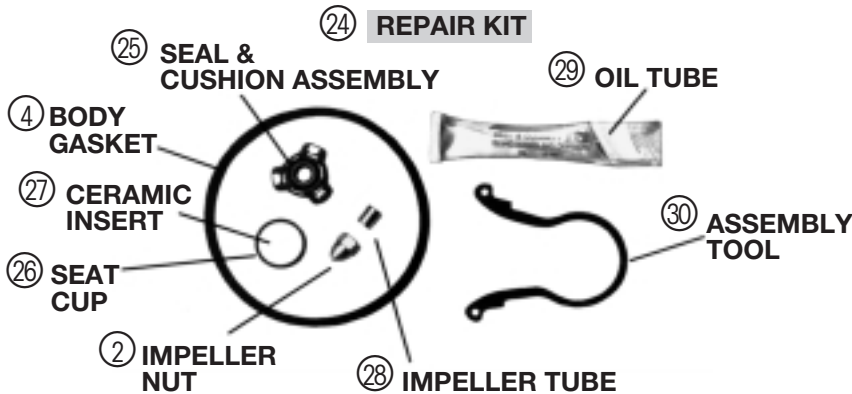

PARTS FOR LITTLE RED & SERIES PL CIRCULATORS

LITTLE RED

ITEM NO.	DESCRIPTION	MODEL LR-20BF	MODEL LR-20B	MODEL LR-12 & LR-12BF	MODEL LR-12B	MODEL LR-15B
	Body	P15632	P15600	P15632	P15600	P15600
	Impeller	P15627	P15627	P15629	P15629	P15627
	Capacitor 115V	M15782	M15782	M15784	M15784	M15784
	Capacitor 110V	M15782	M15782	N/A	N/A	N/A
	Capacitor 220V	M15783	M15783	M15784	M15784	M15788
	Flange Gasket Set-Ring Type 1 ³ / ₁₆ " ID (2 Req'd)	118368	N/A	118368	N/A	N/A
	Fastener Pack For Above	P64910	N/A	P64910	N/A	N/A
	Flange Gasket – Ring Type 1 ⁵ / ₁₆ " ID (2 Req'd)	P15692	P15692	P15692	P15692	P15692
	Fastener Pack for Above	P15696	P15696	P15696	P15696	P15696
	Flange (3/4")	P00739	P00835	P00739	P00835	P00835
	Flange (1")	P00792	P00836	P00792	P00836	P00836
	Flange (1 ¹ / ₄ ")	P03250	P00837	P03250	P00837	P00837
	Flange (1 ¹ / ₂ ")	P03430	P00779	P03430	P00779	P00779
24	Seal Repair Kit Consisting of:	189141	189141	189141	189141	189141
25	Seal & Cushion Assembly	189142	189142	189142	189142	189142
26	Seat Cup	P15683	P15683	P15683	P15683	P15683
27	Ceramic Insert	P15684	P15684	P15684	P15684	P15684
2	Impeller Nut	P15697	P15697	P15697	P15697	P15697
28	Impeller Tube	P15698	P15698	P15698	P15698	P15698
29	Oil Tube	P15775	P15775	P15775	P15775	P15775
4	Body Gasket	P15691	P15691	P15691	P15691	P15691
30	Assembly Tool	P15210	P15210	P15210	P15210	P15210