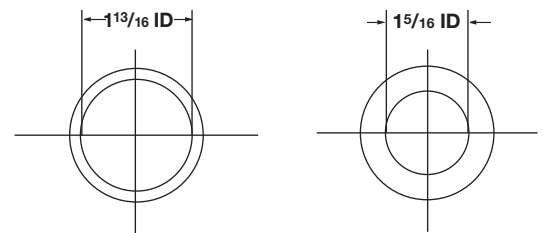

RING GASKETS

SERIES PL

DESCRIPTION	CAST IRON MODELS (PART NUMBER)								BRONZE MODELS (PART NUMBER)							
	PL-30 (1BL012)	PL-36 (1BL001)	PL-45 (1BL002)	PL-50 (1BL016)	PL-55 (1BL032)	PL-75 (1BL034)	PL-130/2 (1BL063)	PL-130/3 (1BL070)	PL-30B (1BL013)	PL-36B (1BL003)	PL-45B (1BL004)	PL-50B (1BL017)	PL-55B (1BL068)	PL-75B (1BL035)	PL-130B/2 (1BL065)	PL-130B/3 (1BL072)
Seal Kit	189144				189577	189144	189174		189144				189577	189144	189174	
Body Gasket	P15691								P15691							
Impeller	189170	189171	189169	189172	189169	189173		189170	189171	189169	189172	189169	189173			
Fastener Pack	P64910	P64940		P83031	F91600			P64910	P64940		P83031	F91600				
Flange Gasket Set	118368	118373		118368				118368	118373		118368					
Flanges	CAST IRON								BRONZE							
Flange (3/4")	P00739	N/A		P00739	N/A			P00835	N/A		P00835	N/A				
Flange (1")	P00792	P00802		P00792	N/A			P00836	P00804		P0086	N/A				
Flange (1¹/₄")	P03250	P03300		P03250	N/A			P00837	P06660		P00837	N/A				
Flange (1¹/₂")	P03430	P03410		P03430	N/A			P00779	P06690		P00779	N/A				
Flange (2")	N/A				F14200	F14200	N/A		N/A				F54200	N/A		
Flange (2¹/₂")	N/A				N/A		P03560	N/A				N/A	P06750			
Flange (3")	N/A				N/A		F74000	N/A				N/A	F74800			

■ – Factory recommended spare part.